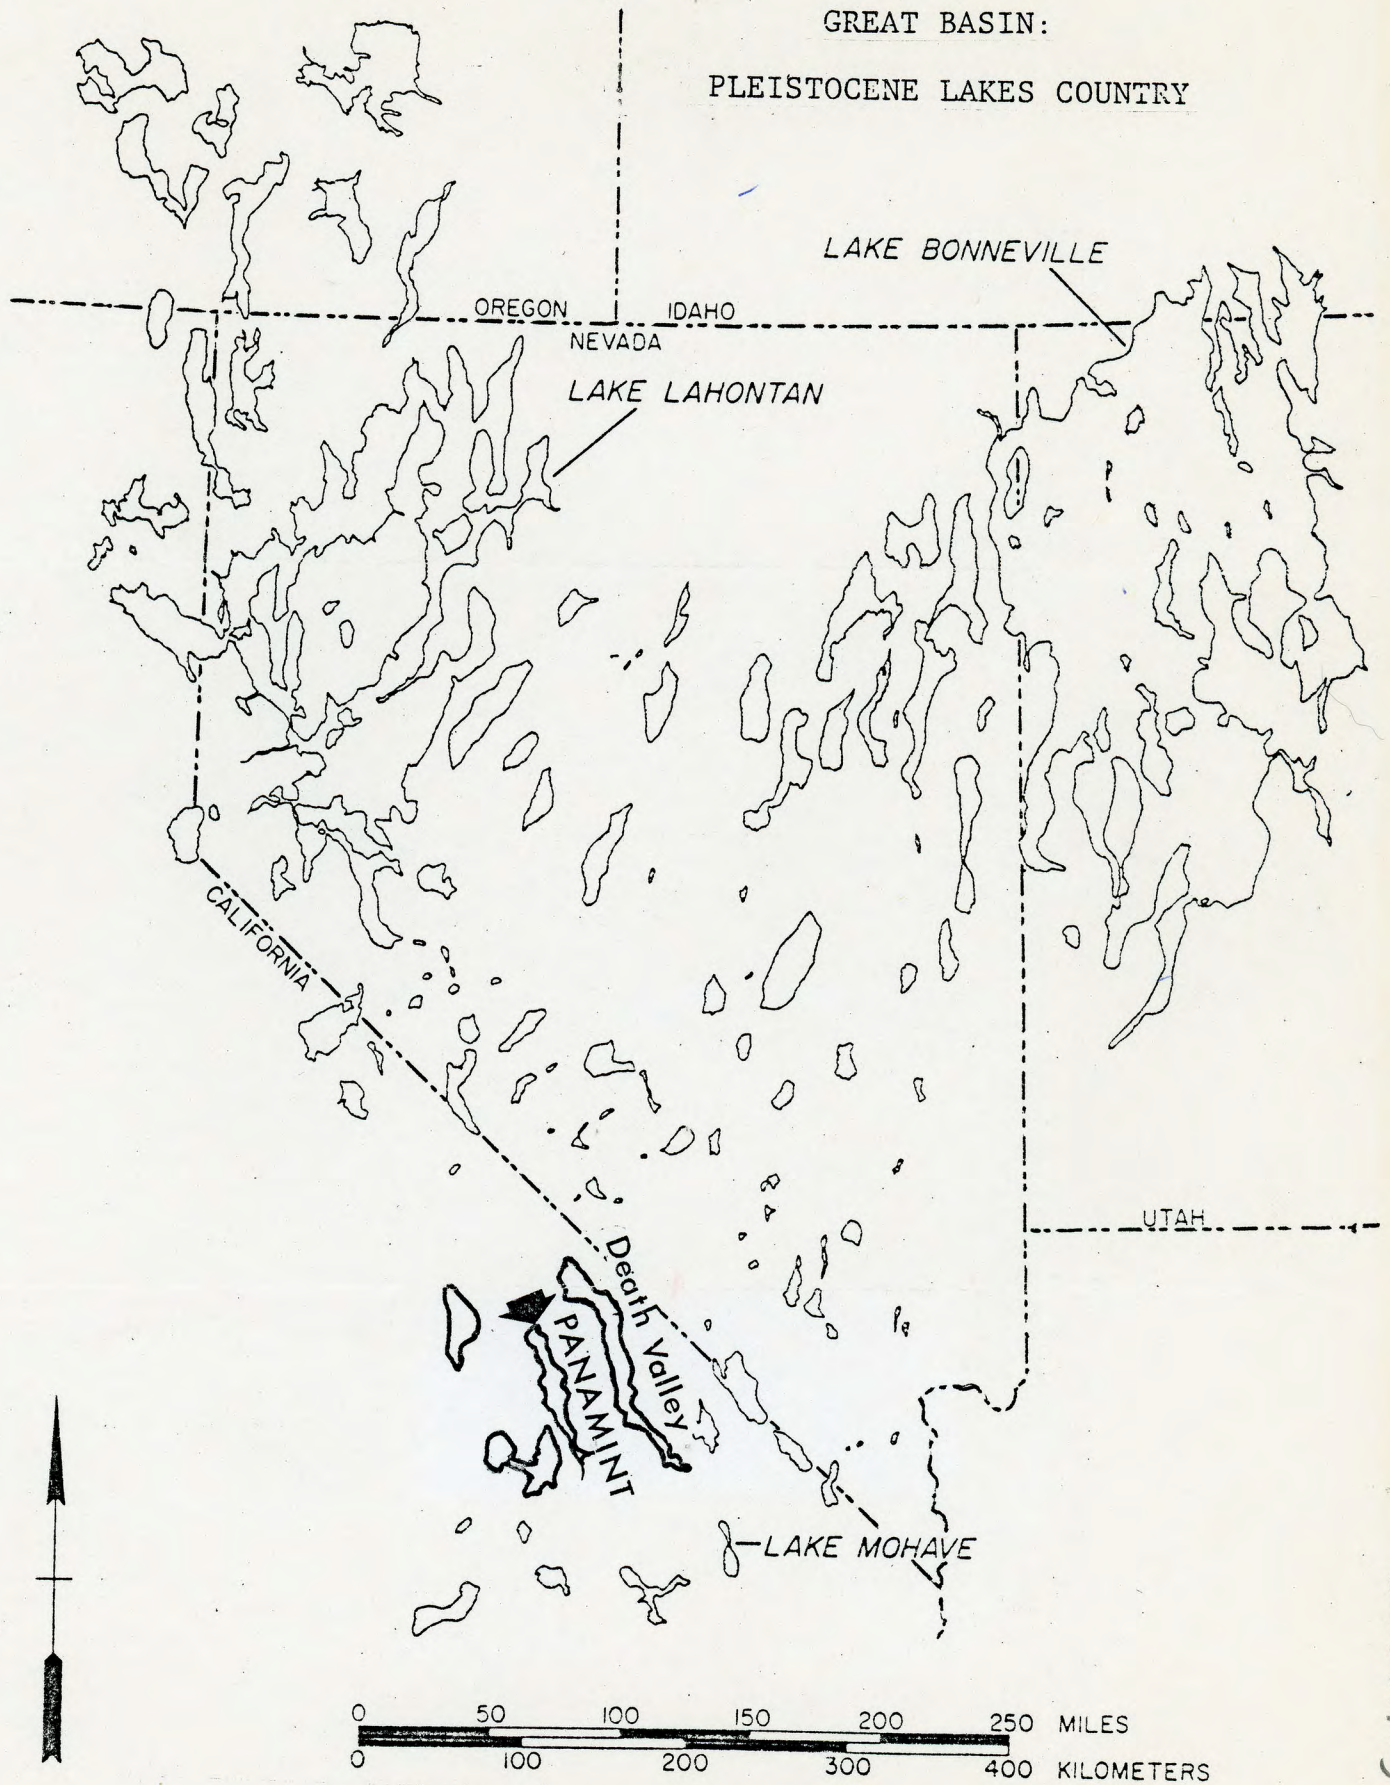

GREAT BASIN:
PLEISTOCENE LAKES COUNTRY

Fig. 1. Location of target area  in Death Valley Lake System

Ca. 31.15