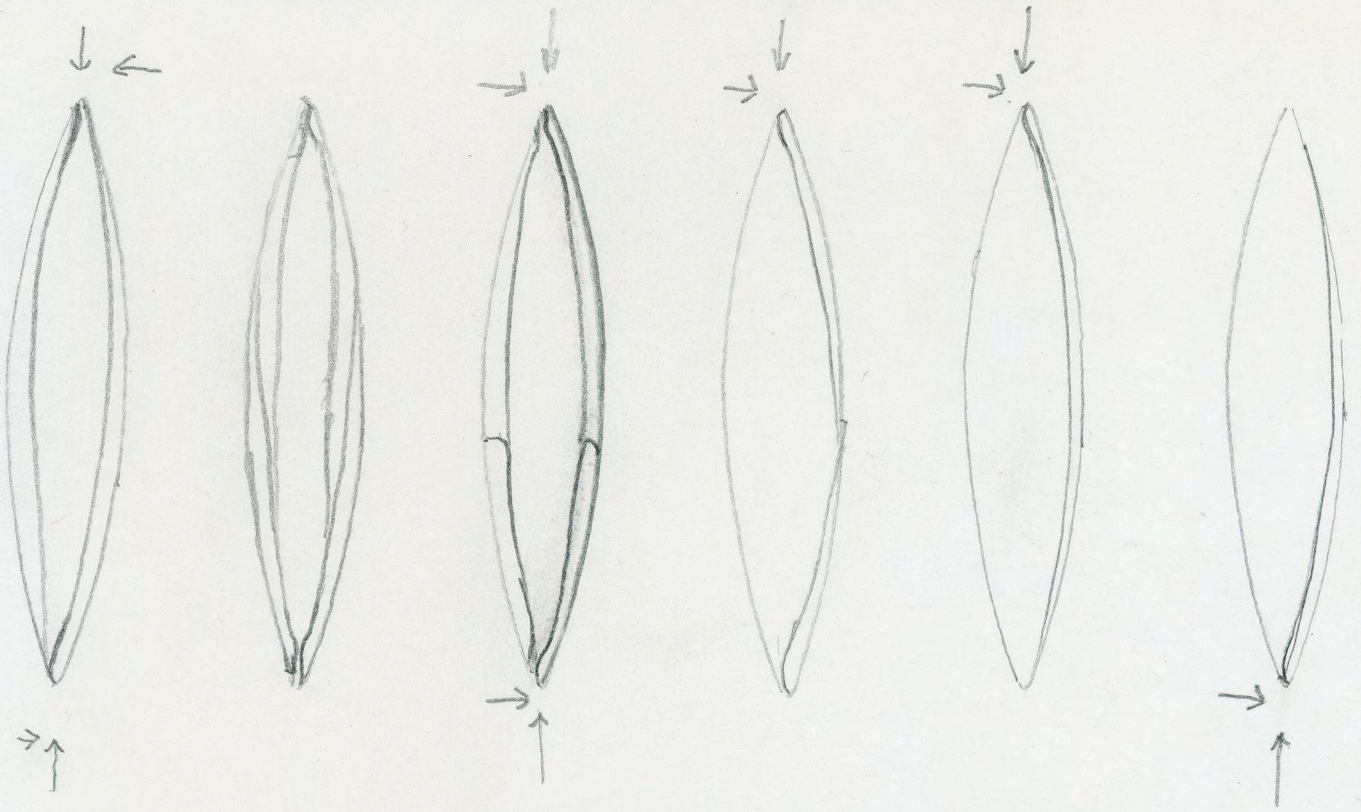

Standard weight paper for drawing

Suitable for ink, watercolor, pastel, crayon & pencil

ACADÉMIÉ
SKETCH
PAD

No. 3316, size 12 x 9, 100 sheets

A Product of Westab Dayton, Ohio

ca. 32.41

ANVIL

TRANSVERSE
SECTION

PEGS

ROD LIKE PRESSURE TOOL

GRINDING

← LEFT TO RIGHT →