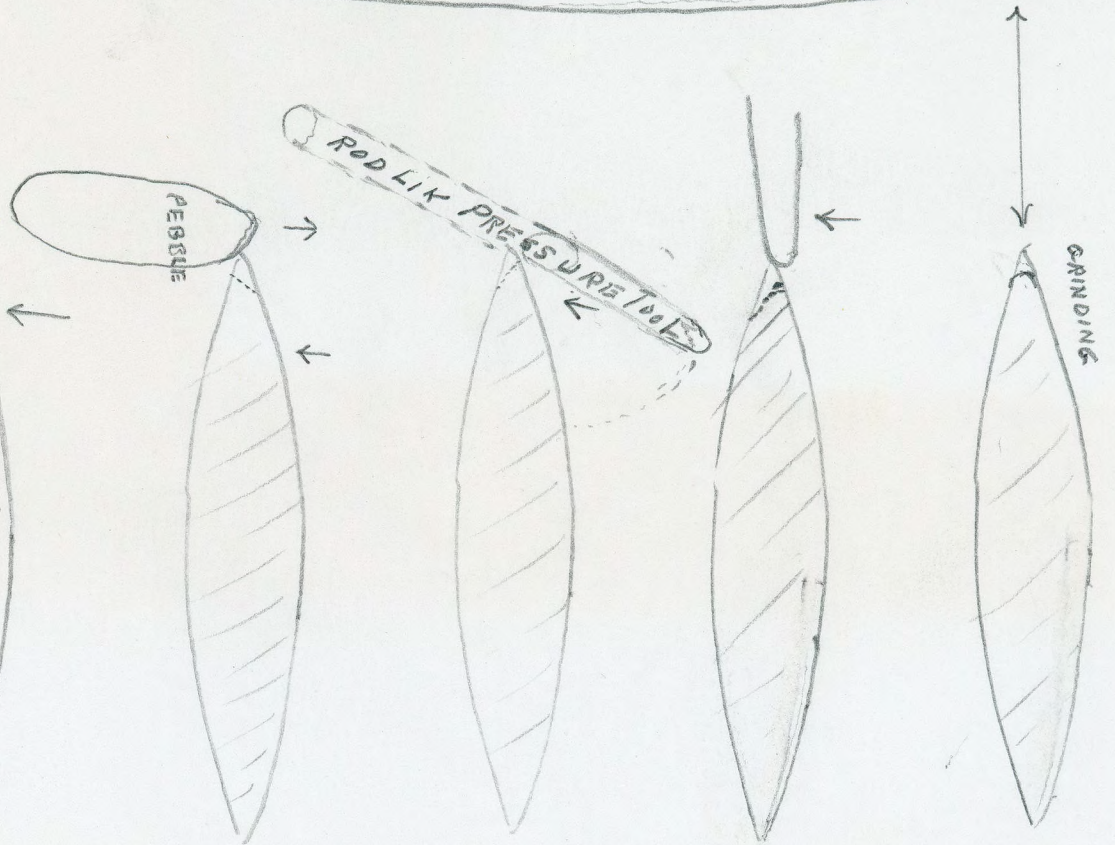

Standard weight paper for drawing

Suitable for ink, watercolor, pastel, crayon & pencil

ACADÉMIÉ
SKETCH
PAD

No. 3316, size 12 x 9, 100 sheets

A Product of Westab Dayton, Ohio

ca. 32.41

ANVIL

TRANSVERSE
SECTION

PEGS

ROD LIKE PRESSURE TOOL

GRINDING

← LEFT TO RIGHT →