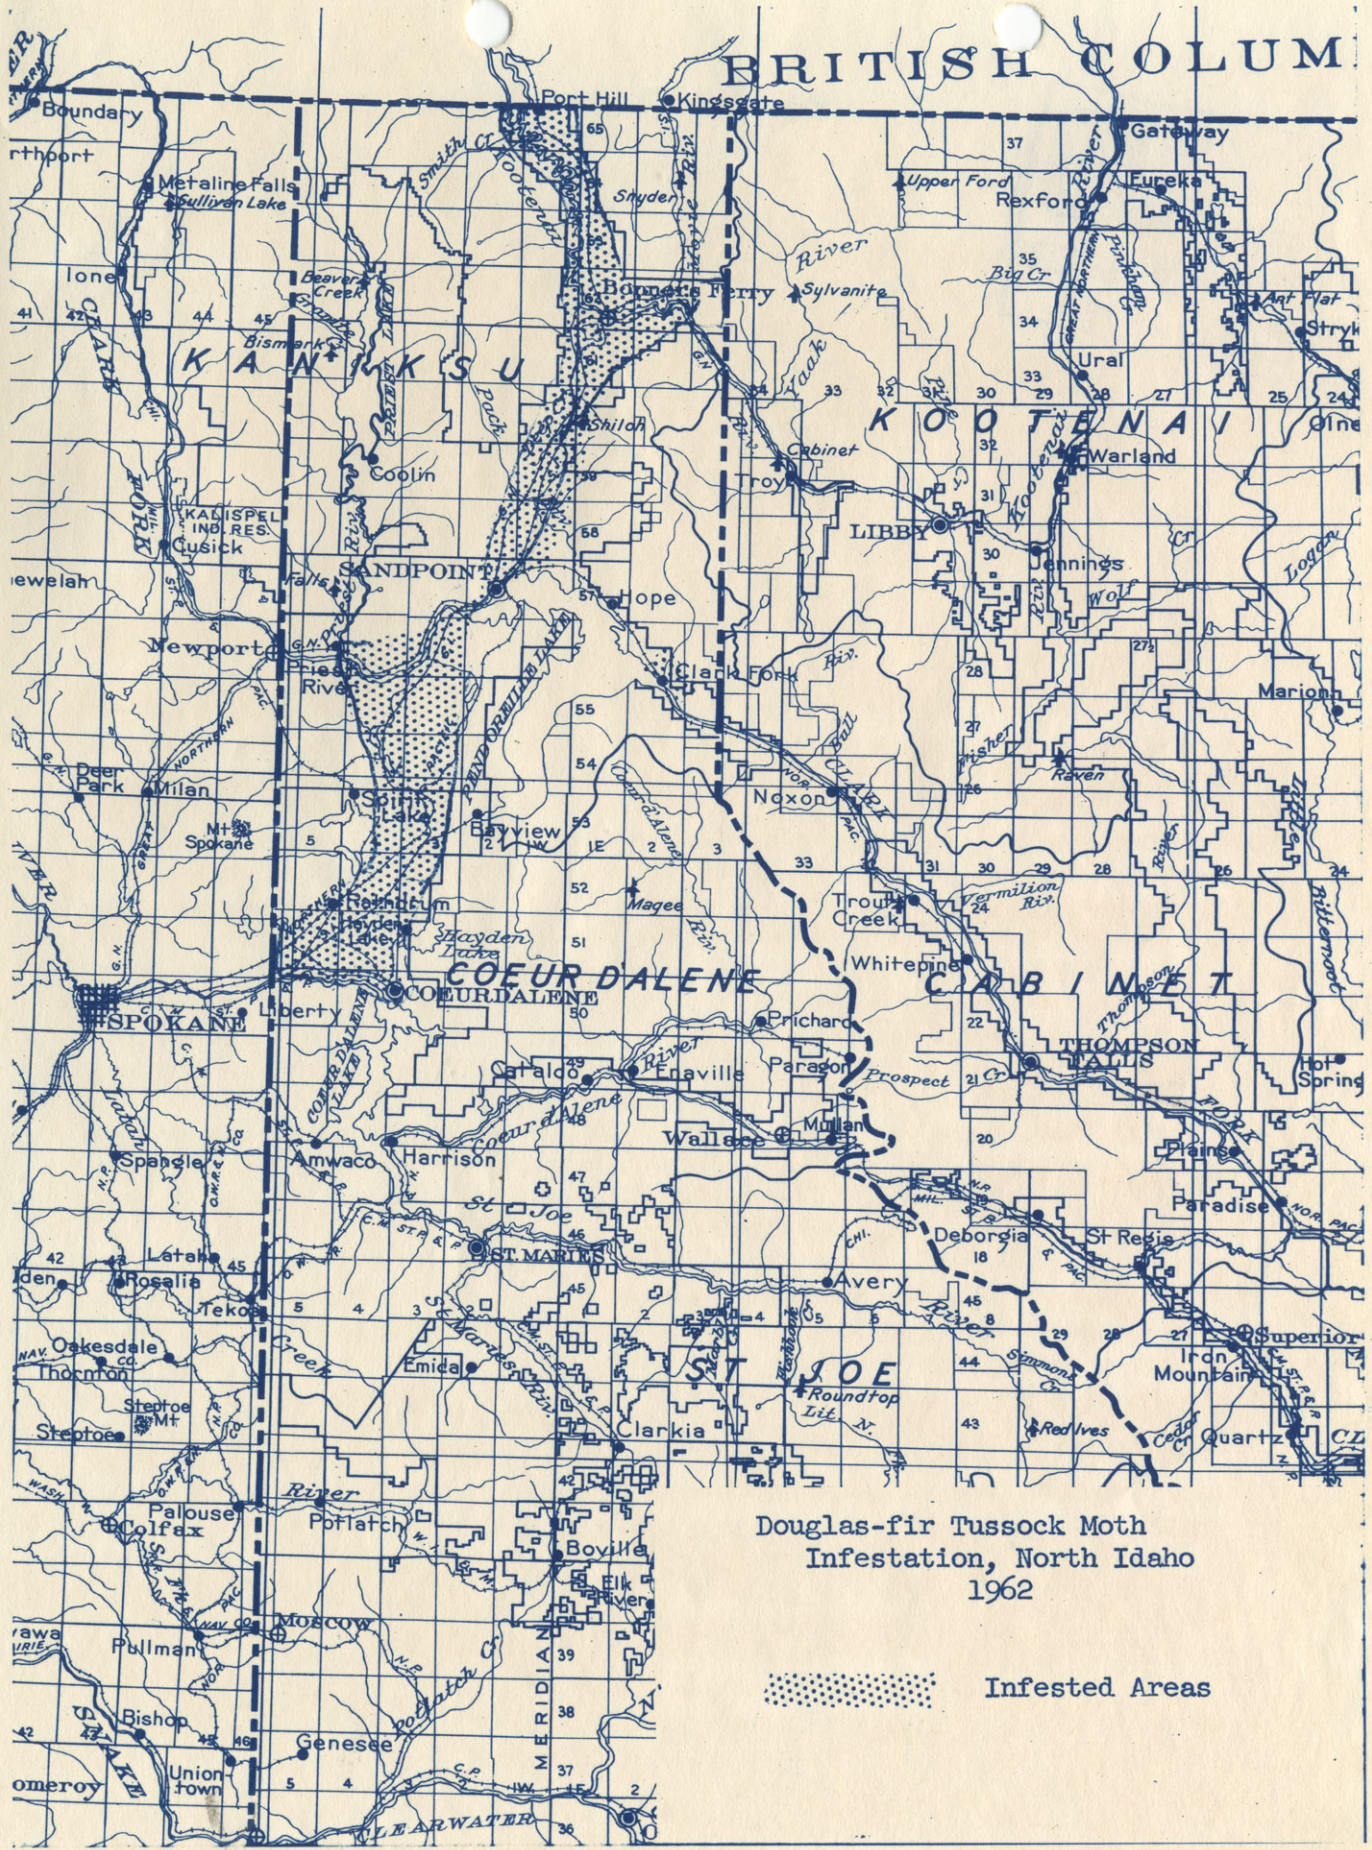

BRITISH COLUMBIA

Douglas-fir Tussock Moth
Infestation, North Idaho
1962

 Infested Areas