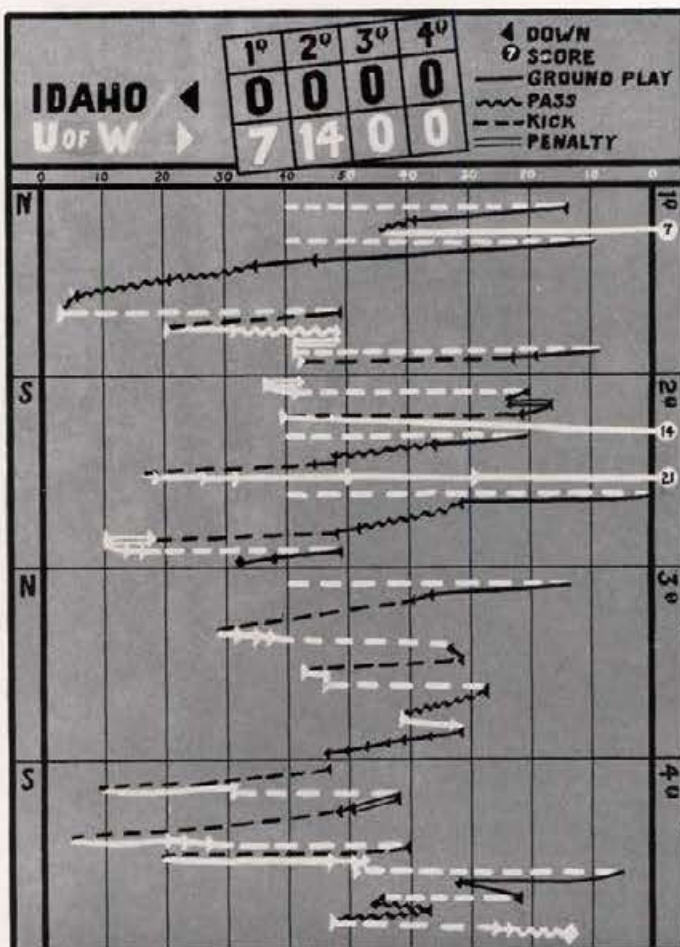

WASHINGTON

University of Washington Huskies applied soothing balm to a two-year-old wound by nipping the Vandal gridmen 21 to 0 at Seattle before 25,000 spectators. The wound: a 12-all tie shoved down the Husky throat in 1938.

Vastly improved over the previous week, the Vandals opened with a running and passing attack that advanced them to the Washington four-yard stripe. There the attack, led by Sophomores George Nixon and Vic Berllus, faltered, and Washington held the Idahoans at bay for the rest of the afternoon.

All of the Husky touchdowns, scored by Stackpool, Walters, and Younglove, were made on runs of more than 35 yards.