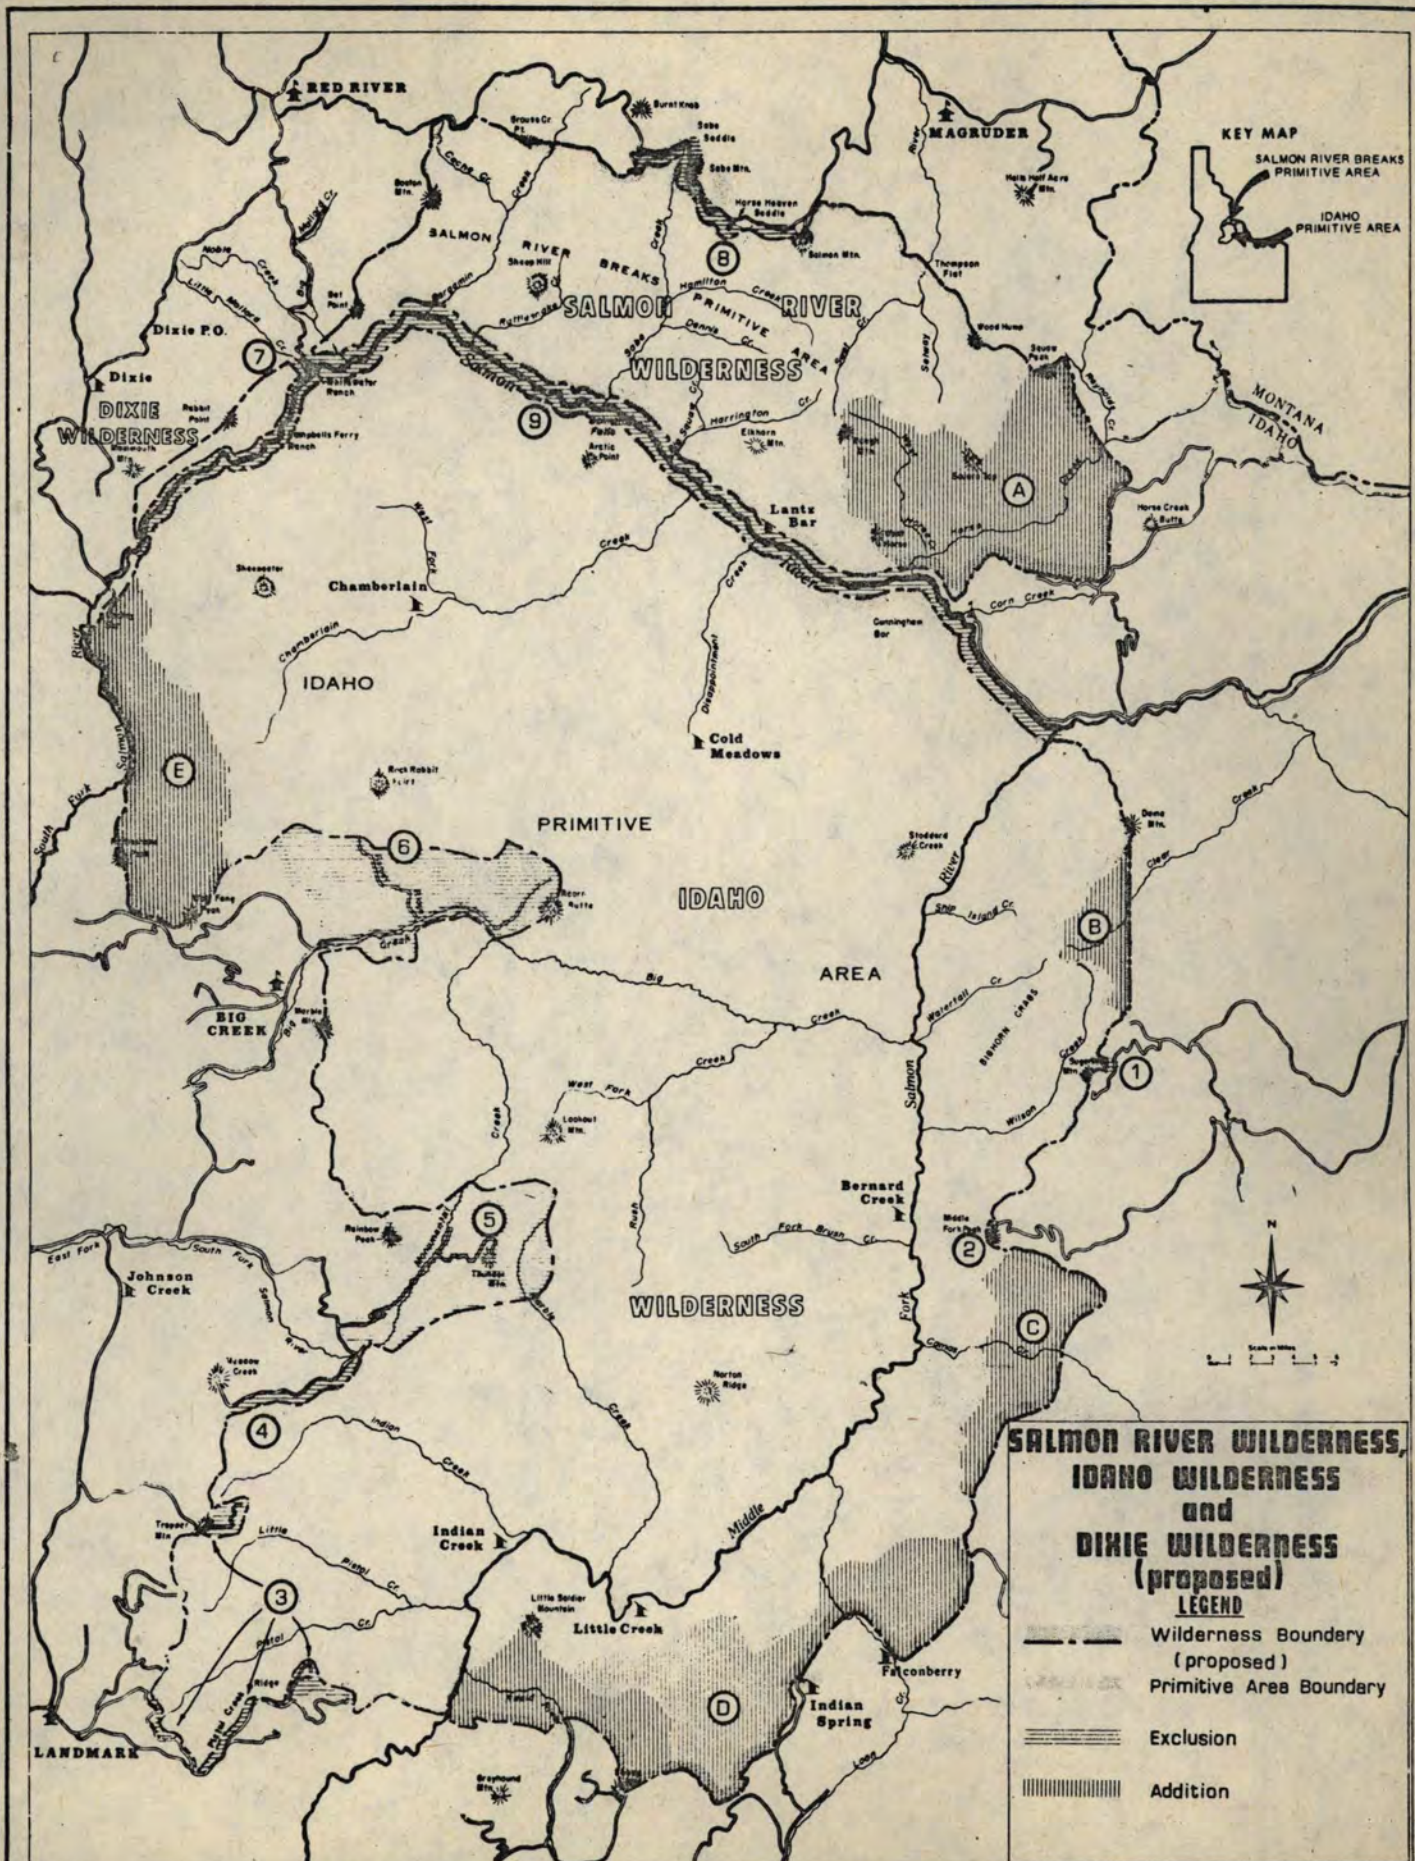

Recommendation

It is recommended that 1,540,164 acres of National Forest land within the Boise, Challis, Payette, Salmon, Bitterroot, and Nezperce National Forests in Idaho be classified by Congress and added to the National Wilderness Preservation System in accordance with the provisions of the Wilderness Act of September 3, 1964 (P.L. 88-577). This includes 1,147,794 acres of the 1,224,189-acre Idaho Primitive Area and 131,856 acres of contiguous area, as well as 207,506 acres of the 216,870-acre Salmon River Breaks Primitive Area and 53,008 acres of contiguous area.

It is further recommended as follows:

1. The area north of the Salmon River and east of the Whitewater Ranch Road be named the Salmon River Wilderness. The area north of the Salmon River and west of the Whitewater Ranch Road be named the Dixie Wilderness. The area south of the Salmon River be named the Idaho Wilderness.
2. Primitive Area status be rescinded from 69,994 acres found to be unsuitable for inclusion in the National Wilderness Preservation System.
3. Primitive Area status be rescinded from 15,765 acres within the Salmon River corridor. This area is being recommended for classification under the Wild and Scenic Rivers Act.

Additions

- A Horse Creek
- B Upper Clear Creek
- C Yellow Jacket, Woodtick
- D Loon and Little Loon Creek
- E South Fork Salmon River

Exclusions

- 1 Sugarloaf Mountain
- 2 Middle Fork Peak
- 3 Pistol Creek
- 4 Thunder Mountain Road
- 5 Thunder Mountain
- 6 Big Creek
- 7 Whitewater Ranch Road
- 8 Nezperce Trail Road
- 9 Salmon River Corridor

SALMON RIVER WILDERNESS, IDAHO WILDERNESS and DIXIE WILDERNESS (proposed) LEGEND

-  Wilderness Boundary (proposed)
-  Primitive Area Boundary
-  Exclusion
-  Addition

LANDMARK