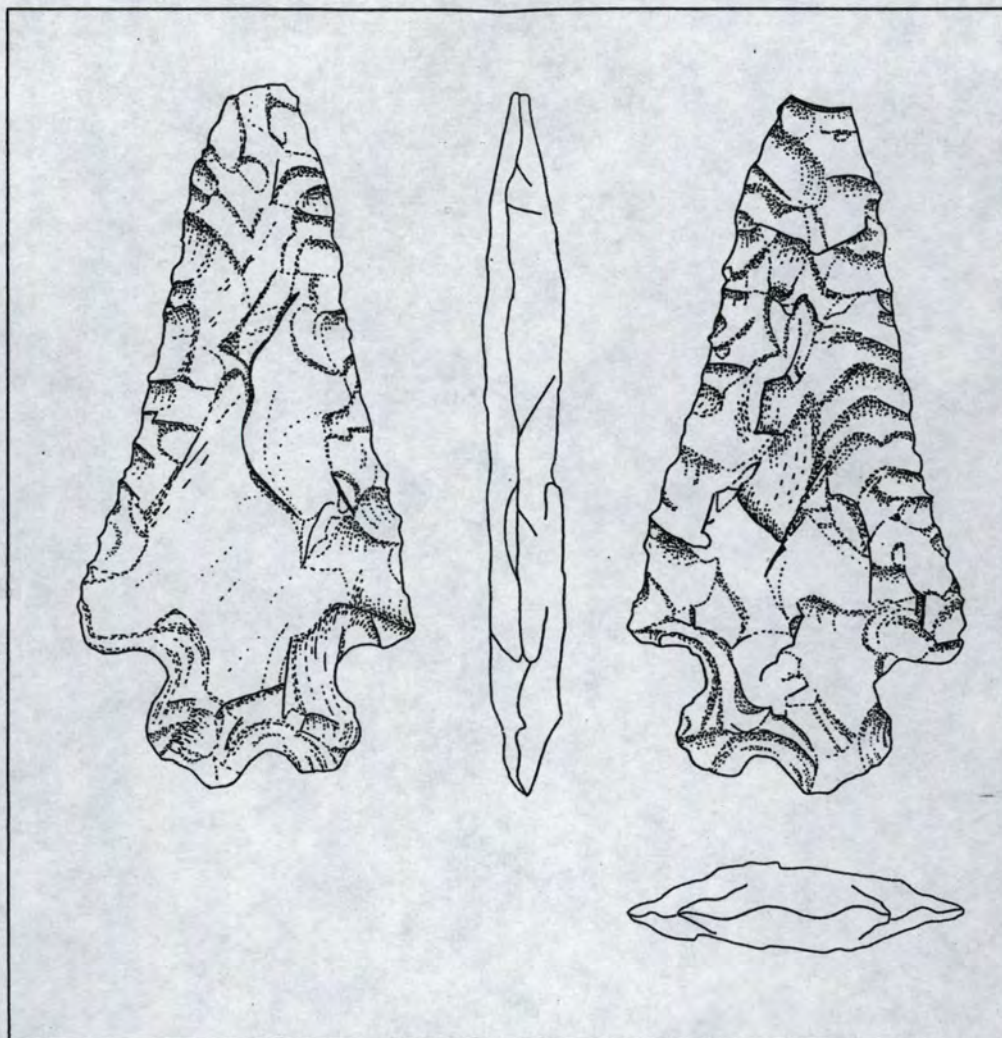

### PAYETTE NATIONAL FOREST ARTIFACT ILLUSTRATION

**Material:** basalt

**Length:** 9.04 cm\*

**Width:** 4.45 cm

**Thickness:** 1.00 cm

**Neck Width:** 2.24 cm

**Weight:** 35.7 g

Projectile was found by an Idaho State University geologist working out of the Taylor Ranch in 2001. The artifact is curated at the Taylor Ranch. The style is similar to an Elko eared, but the scale is much larger than any of this type reported in the regional literature.

All drawings are to scale.

\* = incomplete dimension

August 2003

Drawing by G. Dixon